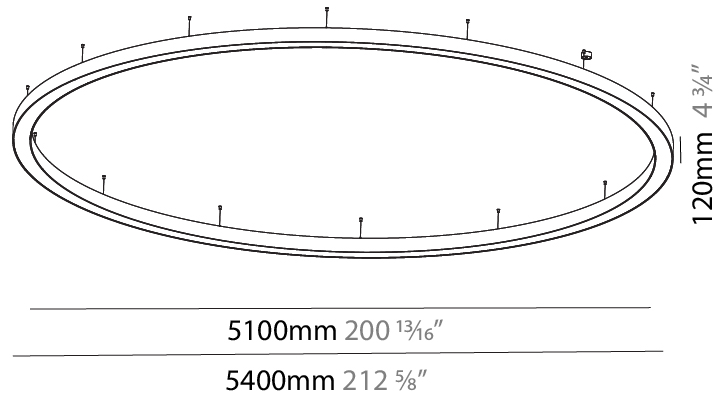

GENERAL

Series: Glorious
Subseries: Glorious
Brand: Prolight
Division: Architectural
Mounting Type: Suspension
Mounting Location: Ceiling
Subcategory: Ambient

PHYSICAL

Shape: Round
Diameter (mm): 5400
Diameter (in): 212 ⁵/₈
Height (mm): 120
Height (in): 4 ³/₄
Max. Overall Height (mm): 2120
Max. Overall Height (in): 83 ⁷/₁₆
Light Distribution: Direct / Indirect
Weight (kg): 71.452
Weight (lbs): 157.19
Diffuser: PMMA - Opal or Micro-Prism
Fixture Finish: SSR / BKV / CWI / CRY / HAB / LAG / UFT / ITA / RUA / RUR / MIC / FTG / MYG / TWT / LOD / PUS / FRO / FUP / KIA / POP / BLS / SPG / MEY / GOH / GUM / CHC / COM / ABZ / JAG / OBR / MOS / ROR
Fixture Material: Aluminum

ELECTRICAL

Lamp Type: LED (Zhaga Standard)
Input Wattage (W): 405
Total Output Wattage (W): 324 / 259.2 (3500K)
Dimming: Non-Dimming / Phase Dimming (120Vac only) / 0-10V Dimming
Driver Included: Yes
Driver Location: Integrated
Driver Type: Constant Current - 120 / 277Vac
Driver Class: Class 2
Input Voltage (V): 120 - 277
Constant Current (MA): 350 / 800/500 (3500K)

LED

Color Temperature (°K): 3000 / 3500 / 4000
Max. Delivered Lumen (lm): 25840 / 26754 / 27300 Direct / 19620 / 2031 / 20720 Indirect
CRI: >80 CRI
Efficiency (%): 70
Lamp Life (hrs): 50000

OPTICAL

RATINGS AND CERTIFICATIONS

Certified By: Certified for North American Standards
IP rating: IP20

PROJECT
TYPE
SPECIFIER
QUANTITY
DATE