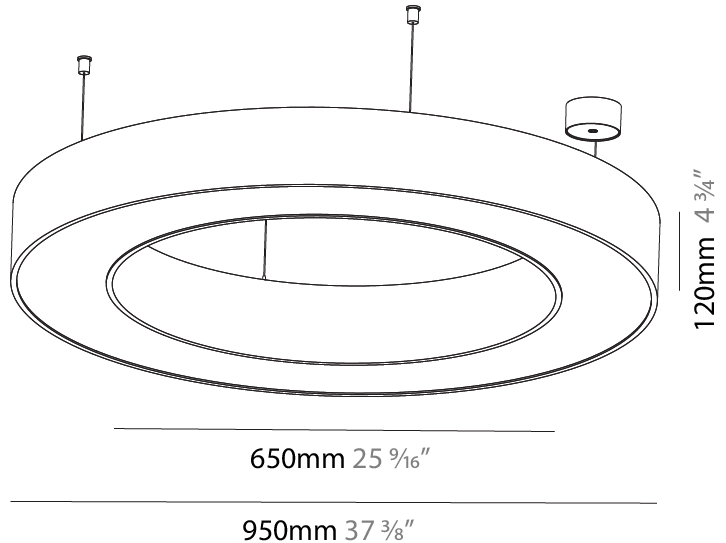

GENERAL

Series: Glorious
Subseries: Glorious
Brand: Prolight
Division: Architectural
Mounting Type: Suspension
Mounting Location: Ceiling
Subcategory: Ambient

PHYSICAL

Shape: Round
Diameter (mm): 950
Diameter (in): 37 ³/₈
Height (mm): 120
Height (in): 4 ³/₄
Max. Overall Height (mm): 2120
Max. Overall Height (in): 83 ⁷/₁₆
Light Distribution: Direct / Indirect
Weight (kg): 10.395
Weight (lbs): 22.92
Diffuser: [PMMA - Opal or Micro-Prism](#)
Fixture Finish: [SSR / BKV / CWI / CRY / HAB / LAG / UFT / ITA / RUA / RUR / MIC / FTG / MYG / TWT / LOD / PUS / FRO / FUP / KIA / POP / BLS / SPG / MEY / GOH / GUM / CHC / COM / ABZ / JAG / OBR / MOS / ROR](#)
Fixture Material: Aluminum

ELECTRICAL

Lamp Type: LED (Zhaga Standard)
Input Wattage (W): 58.5
Total Output Wattage (W): 52 / 41.6 (3500K)
Dimming: [Non-Dimming / Phase Dimming (120Vac only) / 0-10V Dimming](#)
Driver Included: Yes
Driver Location: Integrated
Driver Type: Constant Current
Driver Class: Class 2
Input Voltage (V): 120 - 277
Constant Current (MA): 350 / 900/400 (3500K)

LED

[Color Temperature (°K): 3000 / 3500 / 4000](#)
Max. Delivered Lumen (lm): 4150 / 4302 / 4390 Direct / 1850/ 1911 / 150
CRI: >80 CRI
Efficiency (%): 69
Lamp Life (hrs): 50000

OPTICAL

RATINGS AND CERTIFICATIONS

Certified By: Certified for North American Standards
IP rating: IP20

PROJECT _____
TYPE _____
SPECIFIER _____
QUANTITY _____
DATE _____