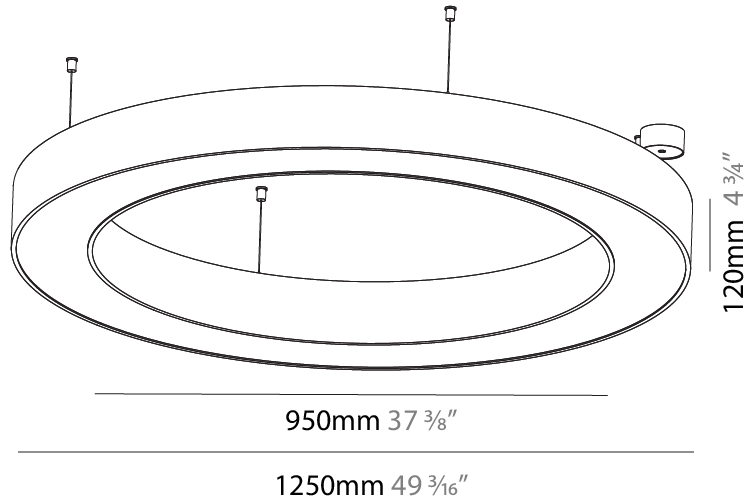

GENERAL

Series: Glorious
Subseries: Glorious
Brand: Prolicht
Division: Architectural
Mounting Type: Suspension
Mounting Location: Ceiling
Subcategory: Ambient

PHYSICAL

Shape: Round
Diameter (mm): 1250
Diameter (in): 49 ³/₁₆
Height (mm): 120
Height (in): 4 ³/₄
Max. Overall Height (mm): 2120
Max. Overall Height (in): 83 ⁷/₁₆
Light Distribution: Direct / Indirect
Weight (kg): 13.475
Weight (lbs): 29.70
Diffuser: [PMMA - Opal or Micro-Prism](#)
Fixture Finish: [SSR / BKV / CWI / CRY / HAB / LAG / UFT / ITA / RUA / RUR / MIC / FTG / MYG / TWT / LOD / PUS / FRO / FUP / KIA / POP / BLS / SPG / MEY / GOH / GUM / CHC / COM / ABZ / JAG / OBR / MOS / ROR](#)
Fixture Material: Aluminum

ELECTRICAL

Lamp Type: LED (Zhaga Standard)
Input Wattage (W): 90
Total Output Wattage (W): 72 / 57.6 (3500K)
Dimming: [Non-Dimming / Phase Dimming (120Vac only) / 0-10V Dimming](#)
Driver Included: Yes
Driver Location: Integrated
Driver Type: Constant Current
Driver Class: Class 2
Input Voltage (V): 120 - 277
Constant Current (MA): 350 / 1200/600 (3500K)

LED

[Color Temperature (°K): 3000 / 3500 / 4000](#)
Max. Delivered Lumen (lm): 5540 / 5733 / 5850 Direct / 3830 / 3969 / 4050 Indirect
CRI: >80 CRI
Efficiency (%): 68
Lamp Life (hrs): 50000

OPTICAL

RATINGS AND CERTIFICATIONS

Certified By: Certified for North American Standards
IP rating: IP20