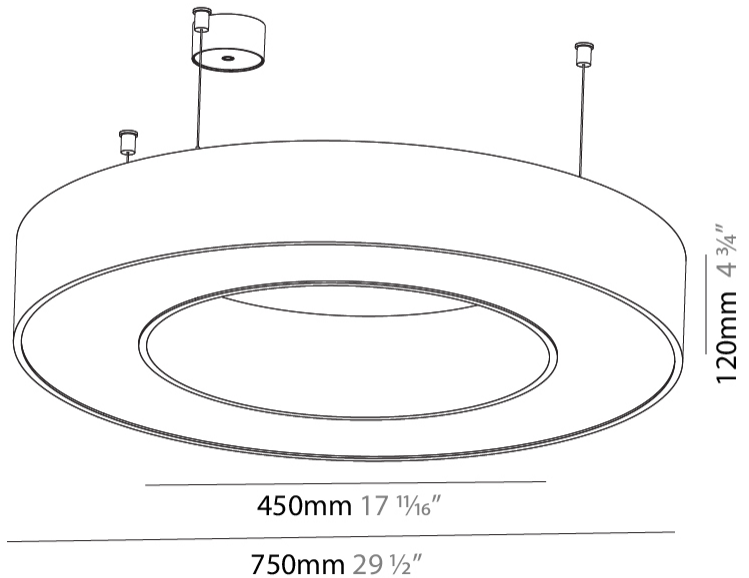

GENERAL

Series: Glorious
Subseries: Glorious
Brand: Prolicht
Division: Architectural
Mounting Type: Suspension
Mounting Location: Ceiling
Subcategory: Ambient

PHYSICAL

Shape: Round
Diameter (mm): 750
Diameter (in): 29 1/2
Height (mm): 120
Height (in): 4 3/4
Max. Overall Height (mm): 2120
Max. Overall Height (in): 83 7/16
Light Distribution: Direct / Indirect
Weight (kg): 7.675
Weight (lbs): 16.9
Diffuser: PMMA - Opal or Micro-Prism
Fixture Finish: SSR / BKV / CWI / CRY / HAB / LAG / UFT / ITA / RUA / RUR / MIC / FTG / MYG / TWT / LOD / PUS / FRO / FUP / KIA / POP / BLS / SPG / MEY / GOH / GUM / CHC / COM / ABZ / JAG / OBR / MOS / ROR
Fixture Material: Aluminum

ELECTRICAL

Lamp Type: LED (Zhaga Standard)
Input Wattage (W): 45
Total Output Wattage (W): 40 / 32 (3500K)
Dimming: Non-Dimming / Phase Dimming (120Vac only) / 0-10V Dimming
Driver Included: Yes
Driver Location: Integrated
Driver Type: Constant Current
Driver Class: Class 2
Input Voltage (V): 120 - 277
Constant Current (MA): 350 / 600/400 (3500K)

LED

Color Temperature (°K): 3000 / 3500 / 4000
Max. Delivered Lumen (lm): 2770 / 2862 / 2920 Direct / 1380 / 1440 / 1470 Indirect
CRI: >80 CRI
Efficiency (%): 71
Lamp Life (hrs): 50000

OPTICAL

RATINGS AND CERTIFICATIONS

Certified By: Certified for North American Standards
IP rating: IP20