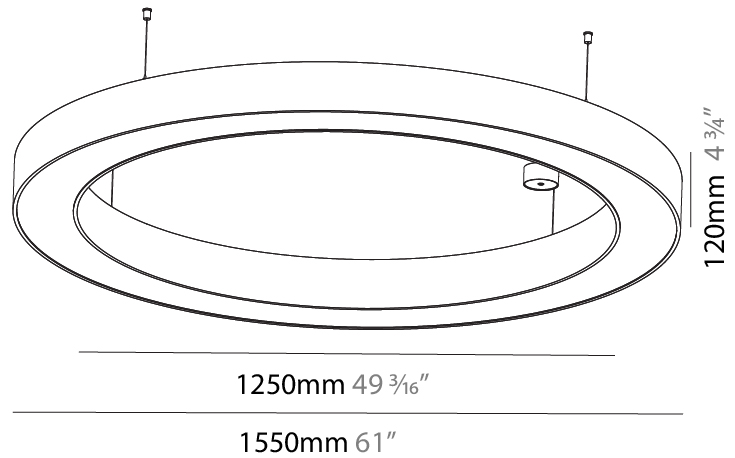

GENERAL

Series: Glorious
Subseries: Glorious
Brand: Prolicht
Division: Architectural
Mounting Type: Suspension
Mounting Location: Ceiling
Subcategory: Ambient

PHYSICAL

Shape: Round
Diameter (mm): 1550
Diameter (in): 61
Height (mm): 120
Height (in): 4 ¾
Max. Overall Height (mm): 2120
Max. Overall Height (in): 83 7/16
Light Distribution: Direct / Indirect
Weight (kg): 16.737
Weight (lbs): 36.90
Diffuser: PMMA - Opal or Micro-Prism
Fixture Finish: SSR / BKV / CWI / CRY / HAB / LAG / UFT / ITA / RUA / RUR / MIC / FTG / MYG / TWT / LOD / PUS / FRO / FUP / KIA / POP / BLS / SPG / MEY / GOH / GUM / CHC / COM / ABZ / JAG / OBR / MOS / ROR
Fixture Material: Aluminum

ELECTRICAL

Lamp Type: LED (Zhaga Standard)
Input Wattage (W): 110
Total Output Wattage (W): 88 / 70.4 (3500K)
Dimming: Non-Dimming / Phase Dimming (120Vac only) / 0-10V Dimming
Driver Included: Yes
Driver Location: Integrated
Driver Type: Constant Current - 120 / 277Vac
Driver Class: Class 2
Input Voltage (V): 120 - 277
Constant Current (MA): 350 / 700/800 (3500K)

LED

Color Temperature (°K): 3000 / 3500 / 4000
Max. Delivered Lumen (lm): 6920 / 7164 / 7310 Direct / 4530 / 4938 / 4790 Indirect
CRI: >80 CRI
Efficiency (%): 68
Lamp Life (hrs): 50000

OPTICAL

RATINGS AND CERTIFICATIONS

Certified By: Certified for North American Standards
IP rating: IP20

PROJECT _____
TYPE _____
SPECIFIER _____
QUANTITY _____
DATE _____